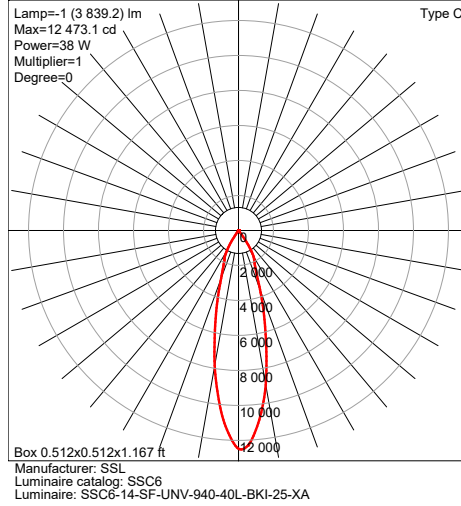

SSC6 Six-Inch Round Seamless Indoor Cylinder

LUMENS / WATTAGE typical

Model	Watts	940
SSC6	6.4 W	500 lm
	9 W	1000 lm
	14 W	1500 lm
	18 W	2000 lm
	23 W	2500 lm
	28 W	3000 lm
	34 W	3500 lm
	38 W	4000 lm
	44 W	4500 lm
	48 W	5000 lm
	53 W	5500 lm

IES Multiplier	
Color	Multiplier
927	0.92
930	0.95
935	0.98
940	1.00

*83CRI@1.15 Consult factory.

TRIAC & ELV Approved Dimmer List	
Manufacturer	Manufacturer Part Number
Lutron	Glyder GLV-600
	Diva DVLV-600P
	Diva DV-600P
	Diva DVELV-600P(303)
	Maestro MALV-600
	Nova T NT-1000
	Nova T NTELV-600
	Skylark SLV-600P
Leviton	RadioRA2-10ND
	SureSlide 6633 Illumatech IPE04

0-10V Approved Dimmer List	
Manufacturer	Manufacturer Part Number
Lutron	Diva DVSTV-XX
	Diva DVSTV-453PH-WH1
Leviton	Illumatech 010-IP710-DLZ

SSC6 Six-Inch Round Seamless Indoor Cylinder

PHOTOMETRICS