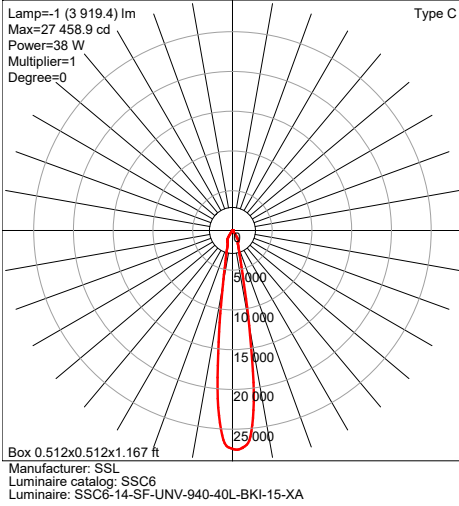

SSC6 Six-Inch Round Seamless Indoor Cylinder

LUMENS / WATTAGE typical

Model	Watts	940
SSC6	6.4 W	500 lm
	9 W	1000 lm
	14 W	1500 lm
	18 W	2000 lm
	23 W	2500 lm
	28 W	3000 lm
	34 W	3500 lm
	38 W	4000 lm
	44 W	4500 lm
	48 W	5000 lm
	53 W	5500 lm

IES Multiplier	
Color	Multiplier
927	0.92
930	0.95
935	0.98
940	1.00

*83CRI@1.15 Consult factory.

TRIAC & ELV Approved Dimmer List	
Manufacturer	Manufacturer Part Number
Lutron	Glyder GLV-600
	Diva DVLV-600P
	Diva DV-600P
	Diva DVELV-600P(303)
	Maestro MALV-600
	Nova T NT-1000
	Nova T NTELV-600
	Skylark SLV-600P
Leviton	RadioRA2-10ND
	SureSlide 6633 Illumatech IPE04

0-10V Approved Dimmer List	
Manufacturer	Manufacturer Part Number
Lutron	Diva DVSTV-XX
	Diva DVSTV-453PH-WH1
Leviton	Illumatech 010-IP710-DLZ

SSC6 Six-Inch Round Seamless Indoor Cylinder

PHOTOMETRICS