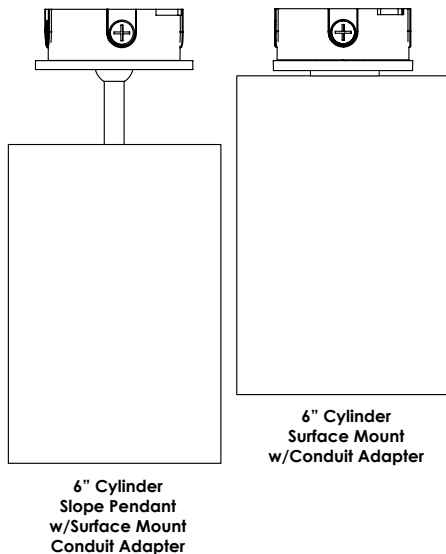

## PHOTOMETRICS

# SSC6 Six-Inch Round Seamless Indoor Cylinder