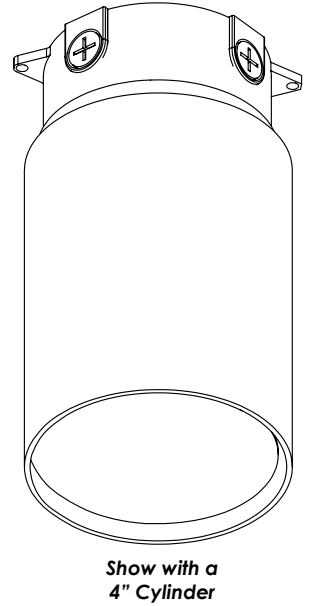

**SURFACE MOUNT
CONDUIT ADAPTER
(for AC, CM, SF Cylinders)**