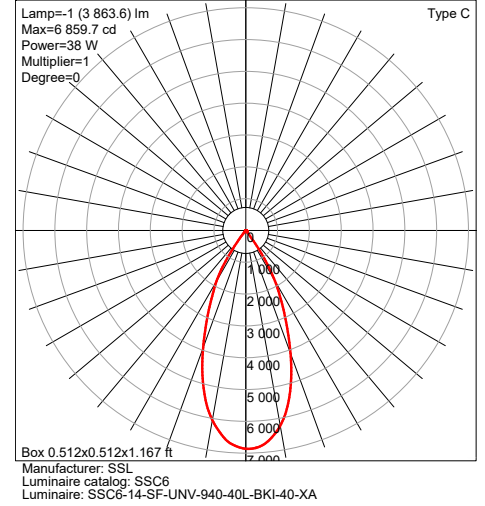

SSC6 Six-Inch Round Seamless Indoor Cylinder

LUMENS / WATTAGE typical

Model	Watts	940
SSC6	6.4 W	500 lm
	9 W	1000 lm
	14 W	1500 lm
	18 W	2000 lm
	23 W	2500 lm
	28 W	3000 lm
	34 W	3500 lm
	38 W	4000 lm
	44 W	4500 lm
	48 W	5000 lm
	53 W	5500 lm

IES Multiplier	
Color	Multiplier
927	0.92
930	0.95
935	0.98
940	1.00

*83CRI@1.15 Consult factory.

TRIAC & ELV Approved Dimmer List	
Manufacturer	Manufacturer Part Number
Lutron	Glyder GLV-600
	Diva DVLV-600P
	Diva DV-600P
	Diva DVELV-600P(303)
	Maestro MALV-600
	Nova T NT-1000
	Nova T NTELV-600
	Skylark SLV-600P
Leviton	RadioRA2-10ND
	SureSlide 6633 Illumatech IPE04

0-10V Approved Dimmer List	
Manufacturer	Manufacturer Part Number
Lutron	Diva DVSTV-XX
	Diva DVSTV-453PH-WH1
Leviton	Illumatech 010-IP710-DLZ

SSC6 Six-Inch Round Seamless Indoor Cylinder

PHOTOMETRICS