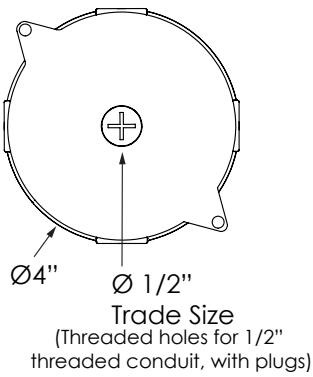

**TOP VIEW
JUNCTION BOX
(Hole Center Top)**