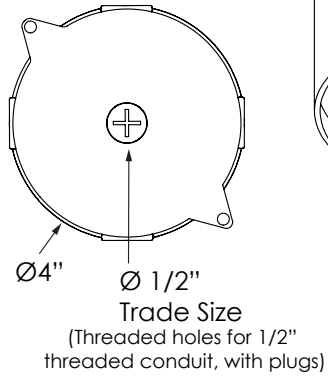

**TOP VIEW
JUNCTION BOX
(Hole Center Top)**