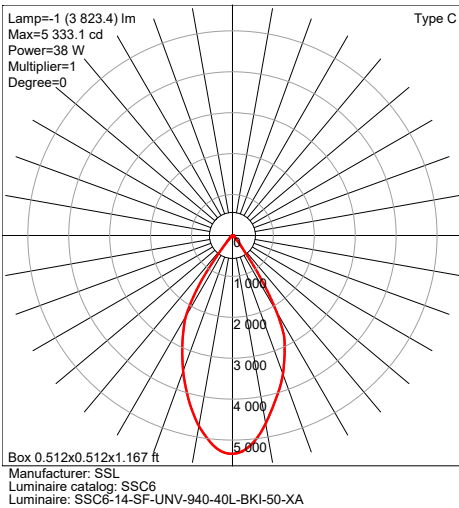

SSC6 Six-Inch Round Seamless Indoor Cylinder

LUMENS / WATTAGE typical

Model	Watts	940
SSC6	6.4 W	500 lm
	9 W	1000 lm
	14 W	1500 lm
	18 W	2000 lm
	23 W	2500 lm
	28 W	3000 lm
	34 W	3500 lm
	38 W	4000 lm
	44 W	4500 lm
	48 W	5000 lm
	53 W	5500 lm

IES Multiplier	
Color	Multiplier
927	0.92
930	0.95
935	0.98
940	1.00

*83CRI@1.15 Consult factory.

TRIAC & ELV Approved Dimmer List	
Manufacturer	Manufacturer Part Number
Lutron	Glyder GLV-600
	Diva DVLV-600P
	Diva DV-600P
	Diva DVELV-600P(303)
	Maestro MALV-600
	Nova T NT-1000
	Nova T NTELV-600
	Skylark SLV-600P
Leviton	RadioRA2-10ND
	SureSlide 6633 Illumatech IPE04

0-10V Approved Dimmer List	
Manufacturer	Manufacturer Part Number
Lutron	Diva DVSTV-XX
	Diva DVSTV-453PH-WH1
Leviton	Illumatech 010-IP710-DLZ

SSC6 Six-Inch Round Seamless Indoor Cylinder

PHOTOMETRICS