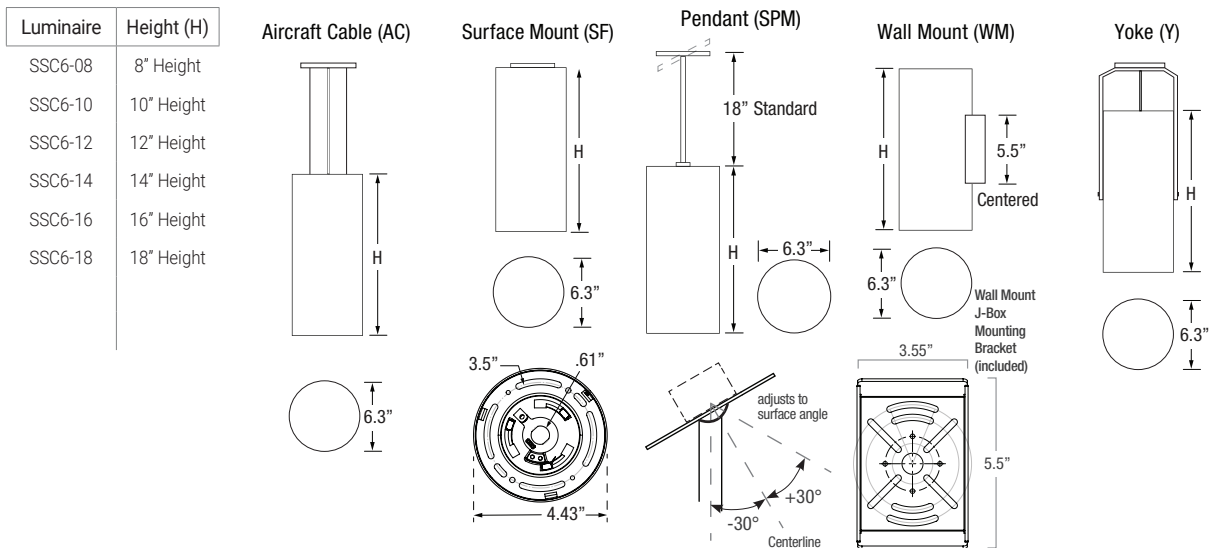

PHYSICAL DIMENSIONS