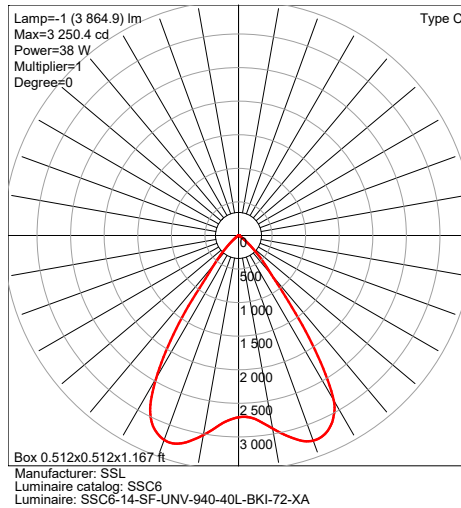

SSC6 Six-Inch Round Seamless Indoor Cylinder

LUMENS / WATTAGE typical

Model	Watts	940
SSC6	6.4 W	500 lm
	9 W	1000 lm
	14 W	1500 lm
	18 W	2000 lm
	23 W	2500 lm
	28 W	3000 lm
	34 W	3500 lm
	38 W	4000 lm
	44 W	4500 lm
	48 W	5000 lm
	53 W	5500 lm

IES Multiplier	
Color	Multiplier
927	0.92
930	0.95
935	0.98
940	1.00

*83CRI@1.15 Consult factory.

TRIAC & ELV Approved Dimmer List	
Manufacturer	Manufacturer Part Number
Lutron	Glyder GLV-600
	Diva DVLV-600P
	Diva DV-600P
	Diva DVELV-600P(303)
	Maestro MALV-600
	Nova T NT-1000
	Nova T NTELV-600
	Skylark SLV-600P
Leviton	RadioRA2-10ND
	SureSlide 6633 Illumatech IPE04

0-10V Approved Dimmer List	
Manufacturer	Manufacturer Part Number
Lutron	Diva DVSTV-XX
	Diva DVSTV-453PH-WH1
Leviton	Illumatech 010-IP710-DLZ

SSC6 Six-Inch Round Seamless Indoor Cylinder

PHOTOMETRICS