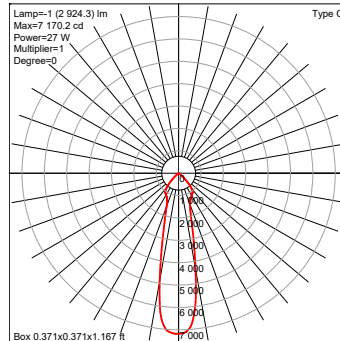

SSC4 Four-Inch Round Seamless Indoor Cylinder

LUMENS / WATTAGE typical

Model	Watts	Lumens
SSC4	6.4 W	500 lm
15°	10 W	1000 lm
	13 W	1500 lm
	22 W	2000 lm
	27 W	2500 lm
	32 W	3000 lm
	40 W	3500 lm
	48 W	4000 lm
	55 W	4500 lm

Model	Watts	Lumens
SSC4	6.3 W	500 lm
Other Beam Angles	10 W	1000 lm
	14 W	1500 lm
	19 W	2000 lm
	25 W	2500 lm
	28 W	3000 lm
	34 W	3500 lm
	40 W	4000 lm
	45 W	4500 lm
	51 W	5000 lm

TRIAC & ELV Approved Dimmer List	
Manufacturer	Manufacturer Part Number
Lutron	Glyder GLV-600
	Diva DVLV-600P
	Diva DV-600P
	Diva DVELV-600P(303)
	Maestro MALV-600
	Nova T NT-1000
	Nova T NTELV-600
Leviton	SureSlide 6633
	illumatech IPE04

0-10V Approved Dimmer List	
Manufacturer	Manufacturer Part Number
Lutron	Diva DVSTV-XX
	Diva DVSTV-453PH-WH1
Leviton	illumatech 010-IP710-DLZ

IES Multiplier	
Color	Multiplier
927	0.92
930	0.95
935	0.98
940	1.00

*83CRI±1.15 Consult factory.

Lifetime Calculations				
Model	L70	L70	L90	L90
	Calculated	Reported	Calculated	Reported
SSC4	133600	>60500	41200	41200

*Specific Lumen Output Lifetime available upon request.

*All lifetimes based on B50.

PHOTOMETRICS