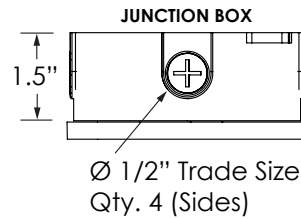

For wall or ceiling installation.
NOT for use in upright pier mount.