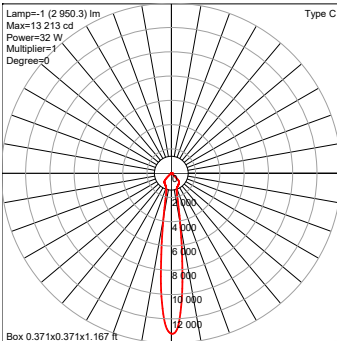

SSC4 Four-Inch Round Seamless Indoor Cylinder

LUMENS / WATTAGE typical

Model	Watts	Lumens
SSC4	6.4 W	500 lm
15°	10 W	1000 lm
	13 W	1500 lm
	22 W	2000 lm
	27 W	2500 lm
	32 W	3000 lm
	40 W	3500 lm
	48 W	4000 lm
	55 W	4500 lm

Model	Watts	Lumens
SSC4	6.3 W	500 lm
Other Beam Angles	10 W	1000 lm
	14 W	1500 lm
	19 W	2000 lm
	25 W	2500 lm
	28 W	3000 lm
	34 W	3500 lm
	40 W	4000 lm
	45 W	4500 lm
	51 W	5000 lm

TRIAC & ELV Approved Dimmer List	
Manufacturer	Manufacturer Part Number
Lutron	Glyder GLV-600
	Diva DVLV-600P
	Diva DV-600P
	Diva DVELV-600P(303)
	Maestro MALV-600
	Nova T NT-1000
	Nova T NTELV-600
Leviton	SureSlide 6633
	illumatech IPE04

0-10V Approved Dimmer List	
Manufacturer	Manufacturer Part Number
Lutron	Diva DVSTV-XX
	Diva DVSTV-453PH-WH1
Leviton	illumatech 010-IP710-DLZ

IES Multiplier	
Color	Multiplier
927	0.92
930	0.95
935	0.98
940	1.00

*83CRI±1.15 Consult factory.

Lifetime Calculations				
Model	L70	L70	L90	L90
	Calculated	Reported	Calculated	Reported
SSC4	133600	>60500	41200	41200

*Specific Lumen Output Lifetime available upon request.

*All lifetimes based on B50.

PHOTOMETRICS