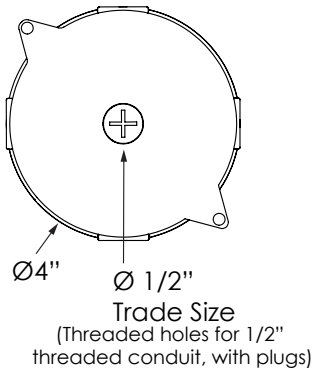

**TOP VIEW
JUNCTION BOX**
(Hole Center Top)