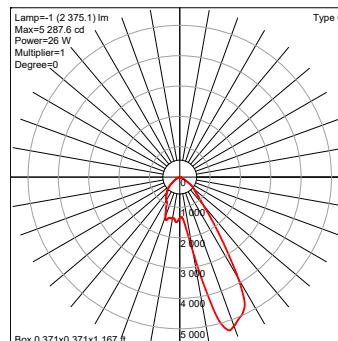

SSC4 Four-Inch Round Seamless Indoor Cylinder

LUMENS / WATTAGE typical

Model	Watts	Lumens
SSC4	6.4 W	500 lm
15°	10 W	1000 lm
	13 W	1500 lm
	22 W	2000 lm
	27 W	2500 lm
	32 W	3000 lm
	40 W	3500 lm
	48 W	4000 lm
	55 W	4500 lm

Model	Watts	Lumens
SSC4	6.3 W	500 lm
Other Beam Angles	10 W	1000 lm
	14 W	1500 lm
	19 W	2000 lm
	25 W	2500 lm
	28 W	3000 lm
	34 W	3500 lm
	40 W	4000 lm
	45 W	4500 lm
	51 W	5000 lm

TRIAC & ELV Approved Dimmer List	
Manufacturer	Manufacturer Part Number
Lutron	Glyder GLV-600
	Diva DVLV-600P
	Diva DV-600P
	Diva DVELV-600P(303)
	Maestro MALV-600
	Nova T NT-1000
	Nova T NTELV-600
Leviton	SureSlide 6633
	illumatech IPE04

0-10V Approved Dimmer List	
Manufacturer	Manufacturer Part Number
Lutron	Diva DVSTV-XX
	Diva DVSTV-453PH-WH1
Leviton	illumatech 010-IP710-DLZ

IES Multiplier	
Color	Multiplier
927	0.92
930	0.95
935	0.98
940	1.00

*83CRI±1.15 Consult factory.

Lifetime Calculations				
Model	L70	L70	L90	L90
	Calculated	Reported	Calculated	Reported
SSC4	133600	>60500	41200	41200

*Specific Lumen Output Lifetime available upon request.

*All lifetimes based on B50.

PHOTOMETRICS