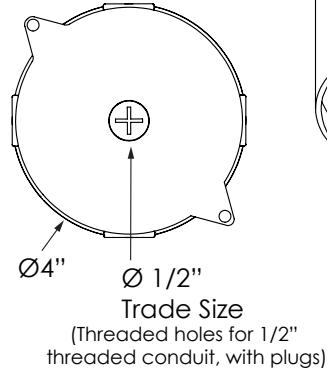

**TOP VIEW
JUNCTION BOX**
(Hole Center Top)

**Surface Mount Conduit Adapter can be added to any
of the AC, CM, SF and SPM Mounts**