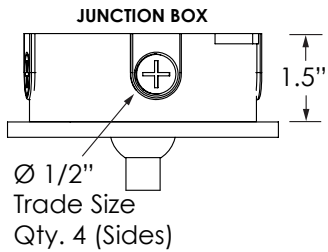

*All lifetimes based on B50.

PHOTOMETRICS

SSC4 Four-Inch Round Seamless Indoor Cylinder

CO Option

Surface Mount Conduit Adapter

For wall or ceiling installation.
NOT for use in upright pier mount.

**SURFACE MOUNT
CONDUIT ADAPTER**
(for SPM Cylinders)