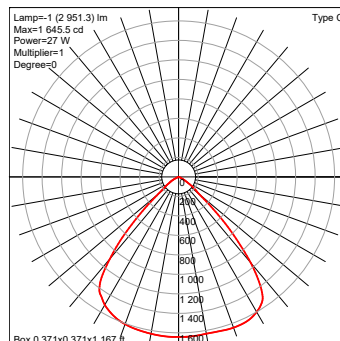

SSC4 Four-Inch Round Seamless Indoor Cylinder

LUMENS / WATTAGE typical

Model	Watts	Lumens
SSC4	6.4 W	500 lm
15°	10 W	1000 lm
	13 W	1500 lm
	22 W	2000 lm
	27 W	2500 lm
	32 W	3000 lm
	40 W	3500 lm
	48 W	4000 lm
	55 W	4500 lm

Model	Watts	Lumens
SSC4	6.3 W	500 lm
Other Beam Angles	10 W	1000 lm
	14 W	1500 lm
	19 W	2000 lm
	25 W	2500 lm
	28 W	3000 lm
	34 W	3500 lm
	40 W	4000 lm
	45 W	4500 lm
	51 W	5000 lm

TRIAC & ELV Approved Dimmer List	
Manufacturer	Manufacturer Part Number
Lutron	Glyder GLV-600
	Diva DVLV-600P
	Diva DV-600P
	Diva DVELV-600P(303)
	Maestro MALV-600
	Nova T NT-1000
	Nova T NTELV-600
Leviton	SureSlide 6633
	illumatech IPE04

0-10V Approved Dimmer List	
Manufacturer	Manufacturer Part Number
Lutron	Diva DVSTV-XX
	Diva DVSTV-453PH-WH1
Leviton	illumatech 010-IP710-DLZ

IES Multiplier	
Color	Multiplier
927	0.92
930	0.95
935	0.98
940	1.00

*83CRI±1.15 Consult factory.

Lifetime Calculations				
Model	L70	L70	L90	L90
	Calculated	Reported	Calculated	Reported
SSC4	133600	>60500	41200	41200

*Specific Lumen Output Lifetime available upon request.

*All lifetimes based on B50.

PHOTOMETRICS