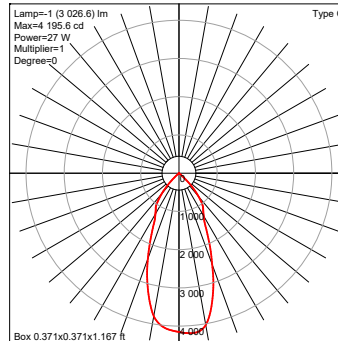

SSC4 Four-Inch Round Seamless Indoor Cylinder

LUMENS / WATTAGE typical

Model	Watts	Lumens
SSC4	6.4 W	500 lm
15°	10 W	1000 lm
	13 W	1500 lm
	22 W	2000 lm
	27 W	2500 lm
	32 W	3000 lm
	40 W	3500 lm
	48 W	4000 lm
	55 W	4500 lm

Model	Watts	Lumens
SSC4	6.3 W	500 lm
Other Beam Angles	10 W	1000 lm
	14 W	1500 lm
	19 W	2000 lm
	25 W	2500 lm
	28 W	3000 lm
	34 W	3500 lm
	40 W	4000 lm
	45 W	4500 lm
	51 W	5000 lm

TRIAC & ELV Approved Dimmer List	
Manufacturer	Manufacturer Part Number
Lutron	Glyder GLV-600
	Diva DVLV-600P
	Diva DV-600P
	Diva DVELV-600P(303)
	Maestro MALV-600
	Nova T NT-1000
	Nova T NTELV-600
Leviton	SureSlide 6633
	illumatech IPE04

0-10V Approved Dimmer List	
Manufacturer	Manufacturer Part Number
Lutron	Diva DVSTV-XX
	Diva DVSTV-453PH-WH1
Leviton	illumatech 010-IP710-DLZ

IES Multiplier	
Color	Multiplier
927	0.92
930	0.95
935	0.98
940	1.00

*83CRI±1.15 Consult factory.

Lifetime Calculations				
Model	L70	L70	L90	L90
	Calculated	Reported	Calculated	Reported
SSC4	133600	>60500	41200	41200

*Specific Lumen Output Lifetime available upon request.

*All lifetimes based on B50.

PHOTOMETRICS