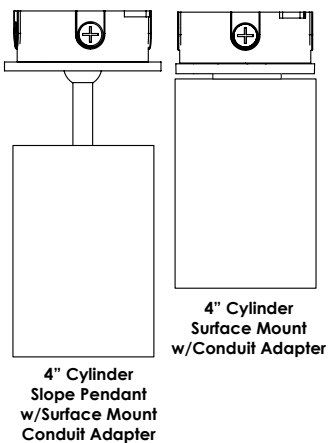

SSC4 Four-Inch Round Seamless Indoor Cylinder

CO Option

Surface Mount Conduit Adapter

For wall or ceiling installation.
NOT for use in upright pier mount.

**SURFACE MOUNT
CONDUIT ADAPTER**
(for SPM Cylinders)

For wall or ceiling installation.
NOT for use in upright pier mount.

**SURFACE MOUNT
CONDUIT ADAPTER**
(for AC, CM, SF Cylinders)

**TOP VIEW
JUNCTION BOX**
(Hole Center Top)

**TOP VIEW
JUNCTION BOX**
(Hole Center Top)

**Surface Mount Conduit Adapter can be added to any
of the AC, CM, SF and SPM Mounts**