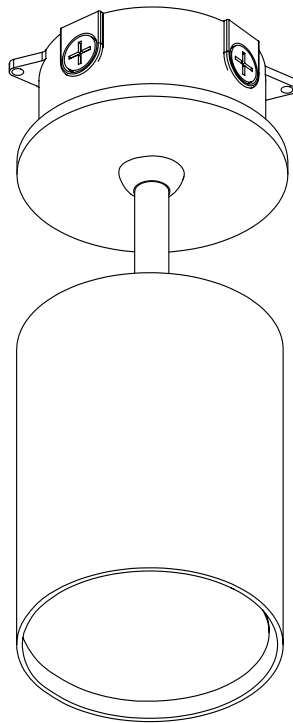

- cETLus Listed, CE, NOM, and RoHS Compliant.
- Tested to UL 1598 and UL 8750 standards / UL-Class I / IES LM-79 / LM-80 / FCC Part 15.

PHYSICAL DIMENSIONS

Luminaire	Height	Aircraft Cable (AC)	Cord (CM)	Surface Mount (SF)	Pendant Mount (SPM)	Wall Mount (WM)	Yoke (Y)
SSC4-06	6.75" Height						
SSC4-08	8" Height						
SSC4-10	10" Height						
SSC4-12	12" Height						
SSC4-14	14" Height						
SSC4-16	16" Height						
SSC4-18	18" Height						

AC/CM/SPM SUSPENSION LENGTH

Specify the optional cable suspension length in inches. (Top of luminaire to ceiling) (AC & CM 4"-120" Max, Field Adjustable) (SPM 18" Standard, 6"-120" Max; 61"-120" w/LD & ET only and stem comes in 2 sections)
 *Consult factory & price guide for other lengths.

*All lifetimes based on B50.

PHOTOMETRICS

SSC4 Four-Inch Round Seamless Indoor Cylinder

CO Option

Surface Mount Conduit Adapter

For wall or ceiling installation.
NOT for use in upright pier mount.

**SURFACE MOUNT
CONDUIT ADAPTER**
(for SPM Cylinders)