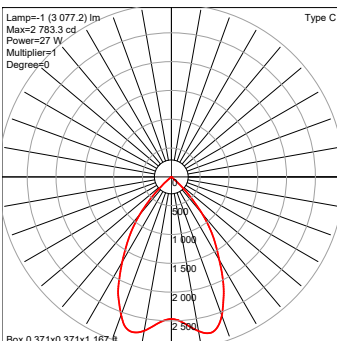

SSC4 Four-Inch Round Seamless Indoor Cylinder

LUMENS / WATTAGE typical

Model	Watts	Lumens
SSC4	6.4 W	500 lm
15°	10 W	1000 lm
	13 W	1500 lm
	22 W	2000 lm
	27 W	2500 lm
	32 W	3000 lm
	40 W	3500 lm
	48 W	4000 lm
	55 W	4500 lm

Model	Watts	Lumens
SSC4	6.3 W	500 lm
Other Beam Angles	10 W	1000 lm
	14 W	1500 lm
	19 W	2000 lm
	25 W	2500 lm
	28 W	3000 lm
	34 W	3500 lm
	40 W	4000 lm
	45 W	4500 lm
	51 W	5000 lm

TRIAC & ELV Approved Dimmer List	
Manufacturer	Manufacturer Part Number
Lutron	Glyder GLV-600
	Diva DVLV-600P
	Diva DV-600P
	Diva DVELV-600P(303)
	Maestro MALV-600
	Nova T NT-1000
	Nova T NTELV-600
Leviton	SureSlide 6633
	illumatech IPE04

0-10V Approved Dimmer List	
Manufacturer	Manufacturer Part Number
Lutron	Diva DVSTV-XX
	Diva DVSTV-453PH-WH1
Leviton	illumatech 010-IP710-DLZ

IES Multiplier	
Color	Multiplier
927	0.92
930	0.95
935	0.98
940	1.00

*83CRI±1.15 Consult factory.

Lifetime Calculations				
Model	L70	L70	L90	L90
	Calculated	Reported	Calculated	Reported
SSC4	133600	>60500	41200	41200

*Specific Lumen Output Lifetime available upon request.

*All lifetimes based on B50.

PHOTOMETRICS