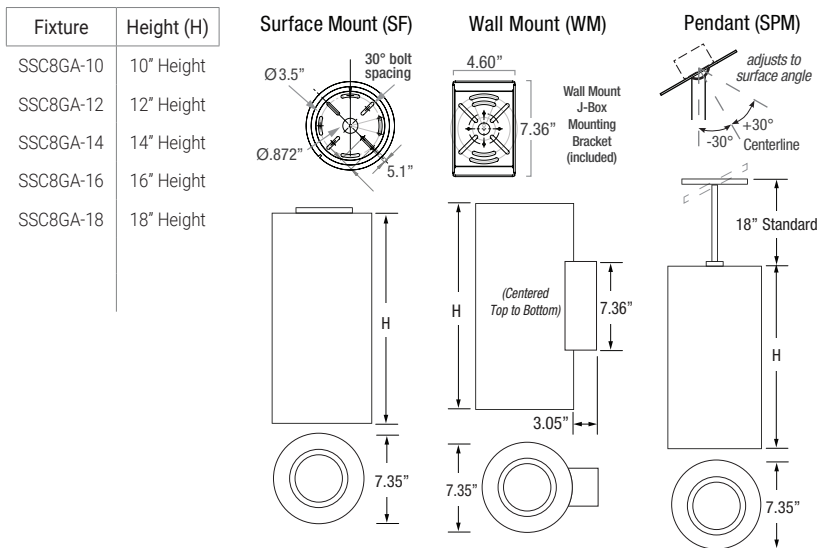

PHYSICAL DIMENSIONS

Due to continuous development and improvements, specifications are subject to change without notice. Solid State Luminaires reserves the right to change lab test details or specifications without notice. Product use certifies agreement to Solid State Luminaires terms and conditions. **All stated specifications have a tolerance of +/- 7%.