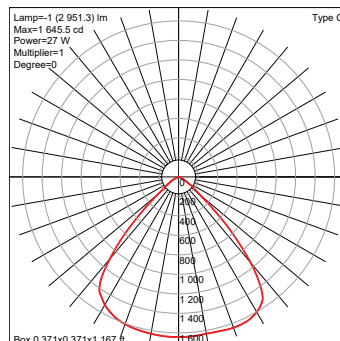

SSC4 Four-Inch Round Seamless Indoor Cylinder

LUMENS / WATTAGE nominal

Model	Watts	Lumens
SSC4	6.4 W	500 lm
15°	10 W	1000 lm
	13 W	1500 lm
	22 W	2000 lm
	27 W	2500 lm
	32 W	3000 lm
	40 W	3500 lm
	48 W	4000 lm
	55 W	4500 lm

Model	Watts	Lumens
SSC4	6.3 W	500 lm
Other Beam Angles	9 W	1000 lm
	13 W	1500 lm
	18 W	2000 lm
	22 W	2500 lm
	27 W	3000 lm
	31 W	3500 lm
	35 W	4000 lm
	42 W	4500 lm
48 W	5000 lm	
52 W	5500 lm	

TRIAC & ELV Approved Dimmer List	
Manufacturer	Manufacturer Part Number
Lutron	Glyder GLV-600
	Diva DVLV-600P
	Diva DV-600P
	Diva DVELV-600P(303)
	Maestro MALV-600
	Nova T NT-1000
	Nova T NTELV-600
	Skylark SLV-600P
Leviton	RadioRA2-10ND
	SureSlide 6633
Illumatech IPE04	

0-10V Approved Dimmer List	
Manufacturer	Manufacturer Part Number
Lutron	Diva DVSTV-XX
	Diva DVSTV-453PH-WH1
Leviton	Illumatech 010-IP710-DLZ

IES Multiplier	
Color	Multiplier
927	0.92
930	0.95
935	0.98
940	1.00

*83CRI±1.15 Consult factory.

Lifetime Calculations				
Model	L70	L70	L90	L90
	Calculated	Reported	Calculated	Reported
SSC4	133600	>60500	41200	41200

*Specific Lumen Output Lifetime available upon request.

*All lifetimes based on B50.

PHOTOMETRICS