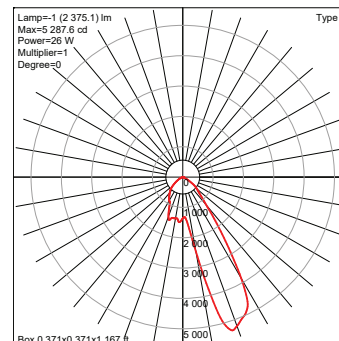

SSC4 Four-Inch Round Seamless Indoor Cylinder

LUMENS / WATTAGE nominal

Model	Watts	Lumens
SSC4	6.4 W	500 lm
15°	10 W	1000 lm
	13 W	1500 lm
	22 W	2000 lm
	27 W	2500 lm
	32 W	3000 lm
	40 W	3500 lm
	48 W	4000 lm
	55 W	4500 lm

Model	Watts	Lumens
SSC4	6.3 W	500 lm
Other Beam Angles	9 W	1000 lm
	13 W	1500 lm
	18 W	2000 lm
	22 W	2500 lm
	27 W	3000 lm
	31 W	3500 lm
	35 W	4000 lm
	42 W	4500 lm
48 W	5000 lm	
52 W	5500 lm	

TRIAC & ELV Approved Dimmer List	
Manufacturer	Manufacturer Part Number
Lutron	Glyder GLV-600
	Diva DVLV-600P
	Diva DV-600P
	Diva DVELV-600P(303)
	Maestro MALV-600
	Nova T NT-1000
	Nova T NTELV-600
	Skylark SLV-600P
Leviton	RadioRA2-10ND
	SureSlide 6633
Illumatech IPE04	

0-10V Approved Dimmer List	
Manufacturer	Manufacturer Part Number
Lutron	Diva DVSTV-XX
	Diva DVSTV-453PH-WH1
Leviton	Illumatech 010-IP710-DLZ

IES Multiplier	
Color	Multiplier
927	0.92
930	0.95
935	0.98
940	1.00

*83CRI±1.15 Consult factory.

Lifetime Calculations				
Model	L70	L70	L90	L90
	Calculated	Reported	Calculated	Reported
SSC4	133600	>60500	41200	41200

*Specific Lumen Output Lifetime available upon request.

*All lifetimes based on B50.

PHOTOMETRICS