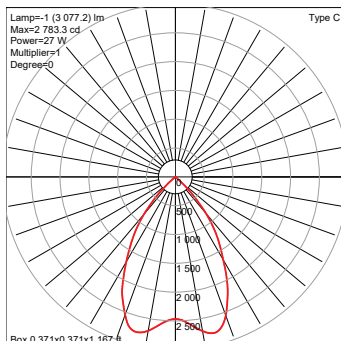

SSC4 Four-Inch Round Seamless Indoor Cylinder

LUMENS / WATTAGE nominal

Model	Watts	Lumens
SSC4	6.4 W	500 lm
15°	10 W	1000 lm
	13 W	1500 lm
	22 W	2000 lm
	27 W	2500 lm
	32 W	3000 lm
	40 W	3500 lm
	48 W	4000 lm
	55 W	4500 lm

Model	Watts	Lumens
SSC4	6.3 W	500 lm
Other Beam Angles	9 W	1000 lm
	13 W	1500 lm
	18 W	2000 lm
	22 W	2500 lm
	27 W	3000 lm
	31 W	3500 lm
	35 W	4000 lm
	42 W	4500 lm
48 W	5000 lm	
52 W	5500 lm	

TRIAC & ELV Approved Dimmer List	
Manufacturer	Manufacturer Part Number
Lutron	Glyder GLV-600
	Diva DVLV-600P
	Diva DV-600P
	Diva DVELV-600P(303)
	Maestro MALV-600
	Nova T NT-1000
	Nova T NTELV-600
	Skylark SLV-600P
Leviton	RadioRA2-10ND
	SureSlide 6633
Illumatech IPE04	

0-10V Approved Dimmer List	
Manufacturer	Manufacturer Part Number
Lutron	Diva DVSTV-XX
	Diva DVSTV-453PH-WH1
Leviton	Illumatech 010-IP710-DLZ

IES Multiplier	
Color	Multiplier
927	0.92
930	0.95
935	0.98
940	1.00

*83CRI±1.15 Consult factory.

Lifetime Calculations				
Model	L70	L70	L90	L90
	Calculated	Reported	Calculated	Reported
SSC4	133600	>60500	41200	41200

*Specific Lumen Output Lifetime available upon request.

*All lifetimes based on B50.

PHOTOMETRICS