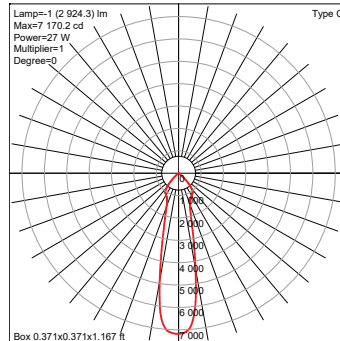

SSC4 Four-Inch Round Seamless Indoor Cylinder

LUMENS / WATTAGE nominal

Model	Watts	Lumens
SSC4	6.4 W	500 lm
15°	10 W	1000 lm
	13 W	1500 lm
	22 W	2000 lm
	27 W	2500 lm
	32 W	3000 lm
	40 W	3500 lm
	48 W	4000 lm
	55 W	4500 lm

Model	Watts	Lumens
SSC4	6.3 W	500 lm
Other Beam Angles	9 W	1000 lm
	13 W	1500 lm
	18 W	2000 lm
	22 W	2500 lm
	27 W	3000 lm
	31 W	3500 lm
	35 W	4000 lm
	42 W	4500 lm
48 W	5000 lm	
52 W	5500 lm	

TRIAC & ELV Approved Dimmer List	
Manufacturer	Manufacturer Part Number
Lutron	Glyder GLV-600
	Diva DVLV-600P
	Diva DV-600P
	Diva DVELV-600P(303)
	Maestro MALV-600
	Nova T NT-1000
	Nova T NTELV-600
	Skylark SLV-600P
Leviton	RadioRA2-10ND
	SureSlide 6633
Illumatech IPE04	

0-10V Approved Dimmer List	
Manufacturer	Manufacturer Part Number
Lutron	Diva DVSTV-XX
	Diva DVSTV-453PH-WH1
Leviton	Illumatech 010-IP710-DLZ

IES Multiplier	
Color	Multiplier
927	0.92
930	0.95
935	0.98
940	1.00

*83CRI±1.15 Consult factory.

Lifetime Calculations				
Model	L70	L70	L90	L90
	Calculated	Reported	Calculated	Reported
SSC4	133600	>60500	41200	41200

*Specific Lumen Output Lifetime available upon request.

*All lifetimes based on B50.

PHOTOMETRICS