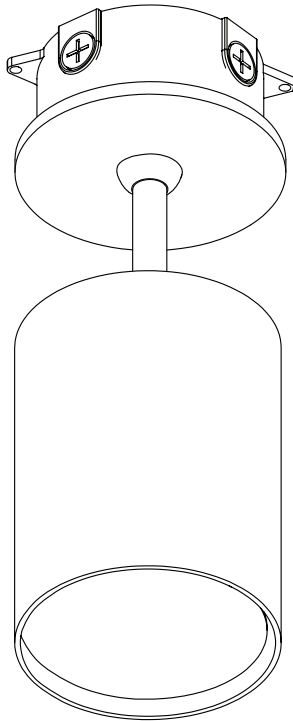

**SURFACE MOUNT
CONDUIT ADAPTER**
(for SPM Cylinders)