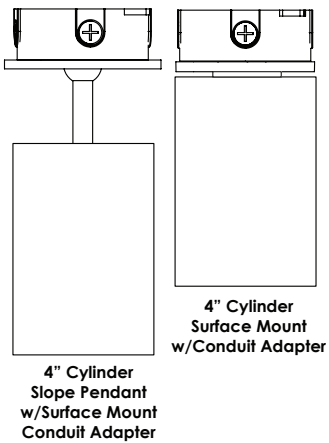

## SSC4 Four-Inch Round Seamless Indoor Cylinder