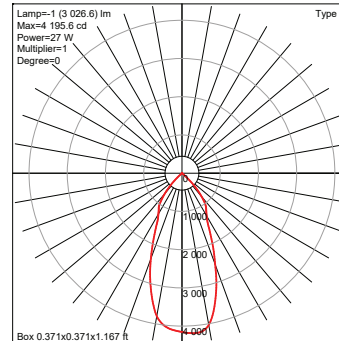

SSC4 Four-Inch Round Seamless Indoor Cylinder

LUMENS / WATTAGE nominal

Model	Watts	Lumens
SSC4	6.4 W	500 lm
15°	10 W	1000 lm
	13 W	1500 lm
	22 W	2000 lm
	27 W	2500 lm
	32 W	3000 lm
	40 W	3500 lm
	48 W	4000 lm
	55 W	4500 lm

Model	Watts	Lumens
SSC4	6.3 W	500 lm
Other Beam Angles	9 W	1000 lm
	13 W	1500 lm
	18 W	2000 lm
	22 W	2500 lm
	27 W	3000 lm
	31 W	3500 lm
	35 W	4000 lm
	42 W	4500 lm
48 W	5000 lm	
52 W	5500 lm	

TRIAC & ELV Approved Dimmer List	
Manufacturer	Manufacturer Part Number
Lutron	Glyder GLV-600
	Diva DVLV-600P
	Diva DV-600P
	Diva DVELV-600P(303)
	Maestro MALV-600
	Nova T NT-1000
	Nova T NTELV-600
	Skylark SLV-600P
Leviton	RadioRA2-10ND
	SureSlide 6633
Illumatech IPE04	

0-10V Approved Dimmer List	
Manufacturer	Manufacturer Part Number
Lutron	Diva DVSTV-XX
	Diva DVSTV-453PH-WH1
Leviton	Illumatech 010-IP710-DLZ

IES Multiplier	
Color	Multiplier
927	0.92
930	0.95
935	0.98
940	1.00

*83CRI±1.15 Consult factory.

Lifetime Calculations				
Model	L70	L70	L90	L90
	Calculated	Reported	Calculated	Reported
SSC4	133600	>60500	41200	41200

*Specific Lumen Output Lifetime available upon request.

*All lifetimes based on B50.

PHOTOMETRICS