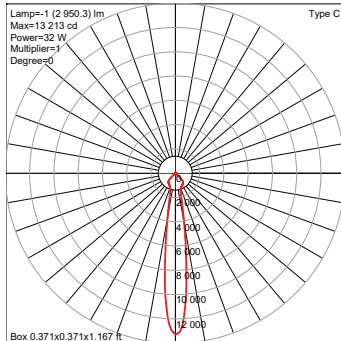

SSC4 Four-Inch Round Seamless Indoor Cylinder

LUMENS / WATTAGE nominal

Model	Watts	Lumens
SSC4	6.4 W	500 lm
15°	10 W	1000 lm
	13 W	1500 lm
	22 W	2000 lm
	27 W	2500 lm
	32 W	3000 lm
	40 W	3500 lm
	48 W	4000 lm
	55 W	4500 lm

Model	Watts	Lumens
SSC4	6.3 W	500 lm
Other Beam Angles	9 W	1000 lm
	13 W	1500 lm
	18 W	2000 lm
	22 W	2500 lm
	27 W	3000 lm
	31 W	3500 lm
	35 W	4000 lm
	42 W	4500 lm
48 W	5000 lm	
52 W	5500 lm	

TRIAC & ELV Approved Dimmer List	
Manufacturer	Manufacturer Part Number
Lutron	Glyder GLV-600
	Diva DVLV-600P
	Diva DV-600P
	Diva DVELV-600P(303)
	Maestro MALV-600
	Nova T NT-1000
	Nova T NTELV-600
	Skylark SLV-600P
Leviton	RadioRA2-10ND
	SureSlide 6633
Illumatech IPE04	

0-10V Approved Dimmer List	
Manufacturer	Manufacturer Part Number
Lutron	Diva DVSTV-XX
	Diva DVSTV-453PH-WH1
Leviton	Illumatech 010-IP710-DLZ

IES Multiplier	
Color	Multiplier
927	0.92
930	0.95
935	0.98
940	1.00

*83CRI±1.15 Consult factory.

Lifetime Calculations				
Model	L70	L70	L90	L90
	Calculated	Reported	Calculated	Reported
SSC4	133600	>60500	41200	41200

*Specific Lumen Output Lifetime available upon request.

*All lifetimes based on B50.

PHOTOMETRICS