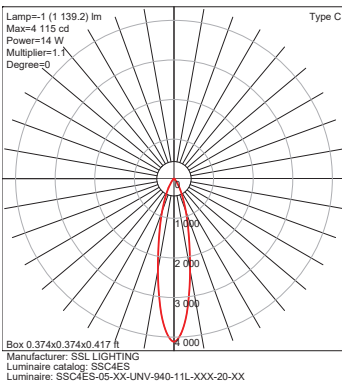

SSC4ES 4.5" Round Indoor Cylinder

LUMENS / WATTAGE nominal

Model	Watts	940
SSC4ES	14W	1100 lm

CCT MULTIPLIER	
27K	0.91
30K	0.95
35K	0.97
40K	1.00

Note: 83CRI $\leq$ 1.10
Consult factory.

TRIAC & ELV Approved Dimmer List	
Manufacturer	Manufacturer Part Number
Lutron	Glyder GLV-600
	Diva DVLV-600P
	Diva DV-600P
	Diva DVELV-600P(303)
	Maestro MALV-600
	Nova T NT-1000
	Nova T NTELV-600
	Skylark SLV-600P
Leviton	SureSlide 6633
	illumatech IPE04

0-10V Approved Dimmer List	
Manufacturer	Manufacturer Part Number
Lutron	Diva DVSTV-XX
	Diva DVSTV-453PH-WH1
Leviton	illumatech 010-IP710-DLZ

PHOTOMETRICS