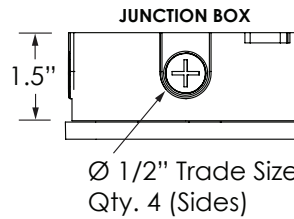

For wall or ceiling installation.
NOT for use in upright pier mount.

**SURFACE MOUNT
CONDUIT ADAPTER**
(for SPM Cylinders)

**TOP VIEW
JUNCTION BOX**
(Hole Center Top)

For wall or ceiling installation.
NOT for use in upright pier mount.