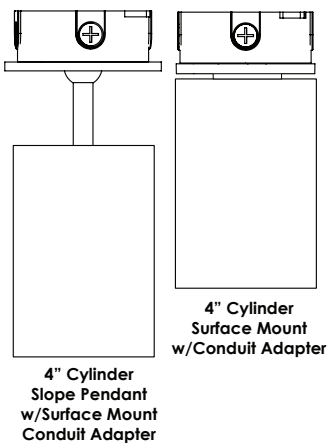

SSC4ES 4.5" Round Indoor Cylinder

CO Option

Surface Mount Conduit Adapter

For wall or ceiling installation.
NOT for use in upright pier mount.

**SURFACE MOUNT
CONDUIT ADAPTER**
(for SPM Cylinders)

**TOP VIEW
JUNCTION BOX**
(Hole Center Top)

For wall or ceiling installation.
NOT for use in upright pier mount.

**SURFACE MOUNT
CONDUIT ADAPTER**
(for AC, CM, SF Cylinders)

**TOP VIEW
JUNCTION BOX**
(Hole Center Top)

**Surface Mount Conduit Adapter can be added to any
of the AC, CM, SF and SPM Mounts**