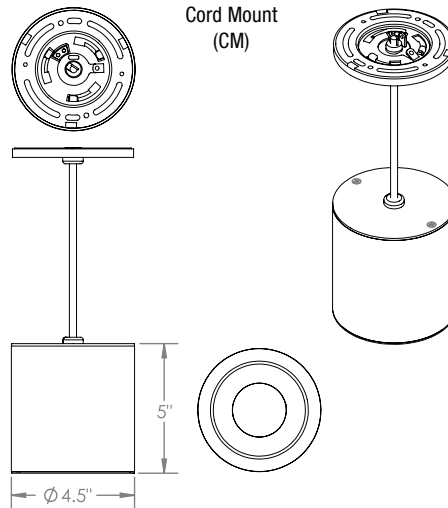

PHYSICAL

Mounting: Surface and cord mounts, twist-lock canopy mounts to standard Octagon J-Box. Surface conduit adapter or through drywall using optional mud ring adapter.
Housing: No visible seams or fasteners, marine grade, corrosion resistant, solid aluminum extrusion, high pressure die-cast aluminum components.
Finish: Six stage chemical iron phosphate conversion pre-treatment. Polyester powder coat finish, 18 µm Min., 3,000 hour salt spray test (ASTM B117) AAMA 2603 specification.
Warranty: 5-Year limited warranty
Lens: Impact resistant, clear anti-glare tempered glass
Ingress Protection: ETL listed for dry or damp locations IP54 rated
Weight: 6 lbs
Operating Temperature: -22°F to 122°F (-30°C to 50°C)

PHYSICAL DIMENSIONS

Luminaire	Height
SSC4ES	5" Height

Surface Mount (SF)

Cord Mount (CM)

Date:	Approved:
Type:	
Fixture:	
Project:	

SSC4ES 4.5" Round Indoor Cylinder

PRODUCT CODE

EXAMPLE: SSC4ES-5-SPM18-120V-930-10L-BKI-20-ET

MODEL	HEIGHT	MOUNTING	SUSP. LENGTH	VOLTAGE	COLOR	LUMENS	FINISH	OPTIC	DIMMING	OPTIONS	BATTERY
SSC4ES	05			UNV		11L					

MODEL
SSC4ES

HEIGHT
5 5" Height

MOUNTING
CM Cord Mount
SF Surface Mount

CM SUSPENSION LENGTH
Specify the optional suspension length in inches. (Top of luminaire to ceiling) (CM 72" Standard) (CM 4"-120" Max, Field Adjustable) *Consult factory & price guide for other lengths.