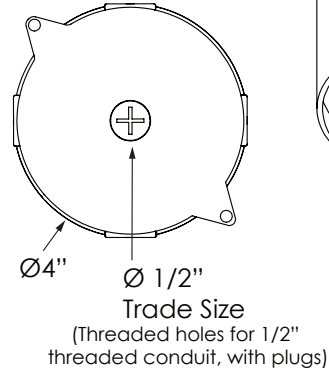

**TOP VIEW
JUNCTION BOX**
(Hole Center Top)

**Surface Mount Conduit Adapter can be added to any
of the AC, CM, SF and SPM Mounts**