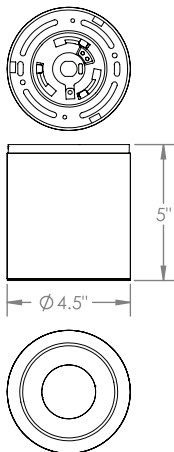

PHYSICAL

Mounting: Surface and cord mounts, twist-lock canopy mounts to standard Octagon J-Box. Surface conduit adapter or through drywall using optional mud ring adapter.
Housing: No visible seams or fasteners, marine grade, corrosion resistant, solid aluminum extrusion, high pressure die-cast aluminum components.
Finish: Six stage chemical iron phosphate conversion pre-treatment. Polyester powder coat finish, 18 µm Min., 3,000 hour salt spray test (ASTM B117) AAMA 2603 specification.
Warranty: 5-Year limited warranty
Lens: Impact resistant, clear anti-glare tempered glass
Ingress Protection: ETL listed for dry or damp locations IP54 rated
Weight: 6 lbs
Operating Temperature: -22°F to 122°F (-30°C to 50°C)

PHYSICAL DIMENSIONS

Luminaire	Height
SSC4ES	5" Height

Surface Mount (SF)

Cord Mount (CM)

Date:	Approved:
Type:	
Fixture:	
Project:	

SSC4ES 4.5" Round Indoor Cylinder

PRODUCT CODE

EXAMPLE: SSC4ES-5-SPM18-120V-930-10L-BKI-20-ET

MODEL	HEIGHT	MOUNTING	SUSP. LENGTH	VOLTAGE	COLOR	LUMENS	FINISH	OPTIC	DIMMING	OPTIONS	BATTERY
SSC4ES	05			UNV		11L					

MODEL
SSC4ES

HEIGHT
5 5" Height

MOUNTING
CM Cord Mount
SF Surface Mount

CM SUSPENSION LENGTH
Specify the optional suspension length in inches. (Top of luminaire to ceiling) (CM 72" Standard) (CM 4"-120" Max, Field Adjustable) *Consult factory & price guide for other lengths.