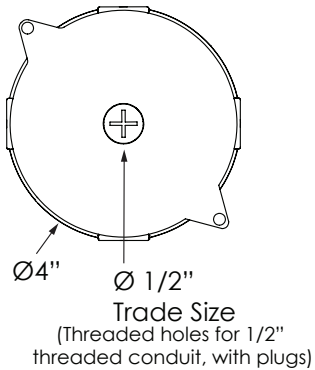

**TOP VIEW
JUNCTION BOX**
(Hole Center Top)