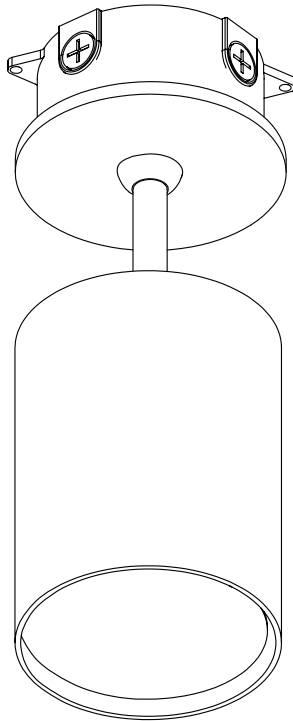

PHYSICAL DIMENSIONS

Luminaire	Height
SSC4ES	5" Height

Surface Mount (SF)

Cord Mount (CM)

Date:	Approved:
Type:	
Fixture:	
Project:	

SSC4ES 4.5" Round Indoor Cylinder

PRODUCT CODE

EXAMPLE: SSC4ES-5-SPM18-120V-930-10L-BKI-20-ET

For wall or ceiling installation.
NOT for use in upright pier mount.

**SURFACE MOUNT
CONDUIT ADAPTER**
(for SPM Cylinders)

**TOP VIEW
JUNCTION BOX**
(Hole Center Top)

For wall or ceiling installation.
NOT for use in upright pier mount.