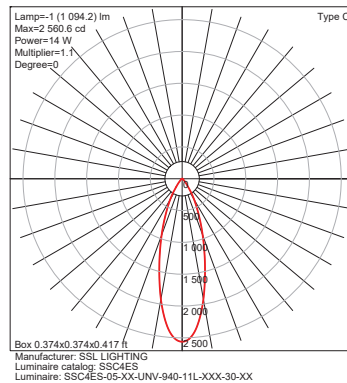

SSC4ES 4.5" Round Indoor Cylinder

LUMENS / WATTAGE nominal

Model	Watts	940
SSC4ES	14W	1100 lm

CCT MULTIPLIER	
27K	0.91
30K	0.95
35K	0.97
40K	1.00

Note: 83CRI $\leq$ 1.10
Consult factory.

TRIAC & ELV Approved Dimmer List	
Manufacturer	Manufacturer Part Number
Lutron	Glyder GLV-600
	Diva DVLV-600P
	Diva DV-600P
	Diva DVELV-600P(303)
	Maestro MALV-600
	Nova T NT-1000
	Nova T NTELV-600
	Skylark SLV-600P
Leviton	SureSlide 6633
	illumatech IPE04

0-10V Approved Dimmer List	
Manufacturer	Manufacturer Part Number
Lutron	Diva DVSTV-XX
	Diva DVSTV-453PH-WH1
Leviton	illumatech 010-IP710-DLZ

PHOTOMETRICS