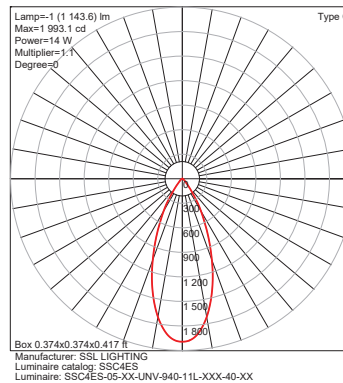

SSC4ES 4.5" Round Indoor Cylinder

LUMENS / WATTAGE nominal

Model	Watts	940
SSC4ES	14W	1100 lm

CCT MULTIPLIER	
27K	0.91
30K	0.95
35K	0.97
40K	1.00

Note: 83CRI $\leq$ 1.10
Consult factory.

TRIAC & ELV Approved Dimmer List	
Manufacturer	Manufacturer Part Number
Lutron	Glyder GLV-600
	Diva DVLV-600P
	Diva DV-600P
	Diva DVELV-600P(303)
	Maestro MALV-600
	Nova T NT-1000
	Nova T NTELV-600
	Skylark SLV-600P
Leviton	SureSlide 6633
	illumatech IPE04

0-10V Approved Dimmer List	
Manufacturer	Manufacturer Part Number
Lutron	Diva DVSTV-XX
	Diva DVSTV-453PH-WH1
Leviton	illumatech 010-IP710-DLZ

PHOTOMETRICS