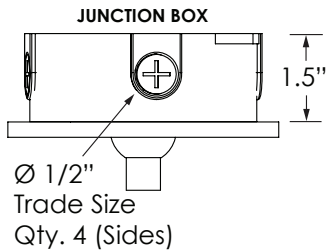

SSC4ES 4.5" Round Indoor Cylinder

CO Option

Surface Mount Conduit Adapter

For wall or ceiling installation.
NOT for use in upright pier mount.