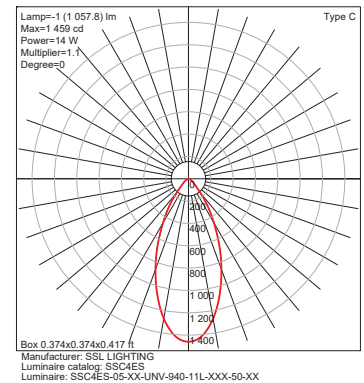

SSC4ES 4.5" Round Indoor Cylinder

LUMENS / WATTAGE nominal

Model	Watts	940
SSC4ES	14W	1100 lm

CCT MULTIPLIER	
27K	0.91
30K	0.95
35K	0.97
40K	1.00

Note: 83CRI $\leq$ 1.10
Consult factory.

TRIAC & ELV Approved Dimmer List	
Manufacturer	Manufacturer Part Number
Lutron	Glyder GLV-600
	Diva DVLV-600P
	Diva DV-600P
	Diva DVELV-600P(303)
	Maestro MALV-600
	Nova T NT-1000
	Nova T NTELV-600
	Skylark SLV-600P
Leviton	SureSlide 6633
	illumatech IPE04

0-10V Approved Dimmer List	
Manufacturer	Manufacturer Part Number
Lutron	Diva DVSTV-XX
	Diva DVSTV-453PH-WH1
Leviton	illumatech 010-IP710-DLZ

PHOTOMETRICS