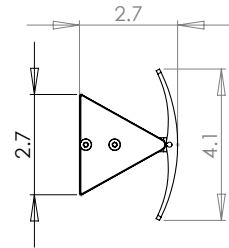

## Photometry

Length	Delivered Lumens			
	2700K	3000K	3500K	4000K
305mm [ 12" ]	220	241	265	270
1181mm [ 48" ]	880	964	1060	1080

### DIMENSIONS Available in 2 standard lengths

#### 1 - 12"

Fixture Dimension	Center Point
1 - 12"	6"
4 - 48"	24"

Base Height and Reflector Dimensions are common to all lengths.

Due to continuous development and improvements, specifications are subject to change without notice. Solid State Luminaires reserves the right to change lab test details or specifications without notice. Product use certifies agreement to Solid State Luminaires terms and conditions.