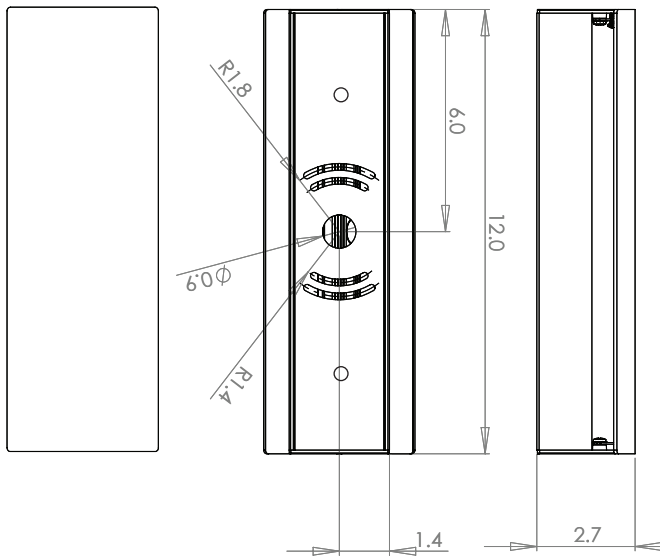

## SPECIFICATION

color temperature	2700K	3000K	3500K	4000K
lumen output	220 per foot	241 per foot	265 per foot	270 per foot
beam spread	120°			
distribution	Indirect with adjustable reflector type			
LEDs per foot	14			
color consistency	3-step MacAdam Ellipse / CRI typical 87			
lifetime	> 70,000 hours / L70 or better			
input voltage	Universal 120–277V AC			
power consumption	6W per ft			
dimensions [ L x W x H ]	1' or 4' x 2.7" x 2.7"			
weight	2 lbs. per foot			
housing	extruded aluminum housing with tooled die-cast aluminum end caps			
lens	etched polycarbonate			
mounting	surface mounting with adjustable reflector			
operating temperature	-20°C to 40°C			
junction temperature	60°C @ T <sup>a</sup> 25°C			
interface	dimmable to 1% full brightness, (ELV) electronic low-voltage trailing edge			
power supply	integral Class II, electronic high-power factor 97%			
certification	ETL / cETL or CE			
standards	UL-Class I / IES LM-79 / LM-80, ADA Compliant			
environment	Interior location / IP20			
warranty	5 year limited warranty (refer to website for details)			

## Photometry

Length	Delivered Lumens			
	2700K	3000K	3500K	4000K
305mm [ 12" ]	220	241	265	270
1181mm [ 48" ]	880	964	1060	1080

### DIMENSIONS Available in 2 standard lengths

#### 1 - 12"

Fixture Dimension	Center Point
1 - 12"	6"
4 - 48"	24"

Base Height and Reflector Dimensions are common to all lengths.

Due to continuous development and improvements, specifications are subject to change without notice. Solid State Luminaires reserves the right to change lab test details or specifications without notice. Product use certifies agreement to Solid State Luminaires terms and conditions.