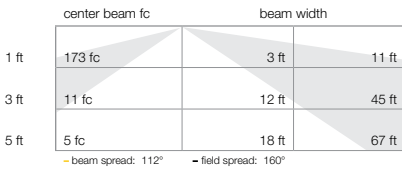

Specification

color temperature		2700K	4000K
output	beam spread	120° wide spread	
	lumens	504	524
	LEDs per foot	6	
	lifetime	> 60,000 hours / L70 or better	
electrical	input voltage	120V AC	
	power consumption	9W	
physical	dimensions	12" x 1.5" x 1.65"	
	weight	1 lbs. per foot	
	housing	extruded aluminum housing with die-cast end caps	
	lens	clear polycarbonate	
	mounting	surface mounting with ratcheting brackets	
	operating temperature	-10°C to 40°C	
	junction temperature	73°C @ T ^a 25°C	
control	interface	triac dimmable to 10% full brightness	
	power supply	integral	
certification and safety	certification	ETL / cETL	
	standards	UL-Class I / IES LM-79 / LM-80	
	environment	dry, interior location / IP 20	
	warranty	5 year limited warranty (refer to website for details)	

Due to continuous development and improvements, specifications are subject to change without notice.

Catalog Number

CVL	1		
model	length	color temperature	accessories
CVL COVELINE	1 305mm [12 in]	27K Warm White	SC6 6' Starter Connection Cord
		4K Cool White	EC6 6" Extension Cord

Photometry

Performance

120° 2700K - Lumens per Zone

Model	Connected Wattage	Delivered Lumens	
		2700K	4000K
CVL	9	504	524

120° 4000K - Lumens per Zone

Physical Dimensions