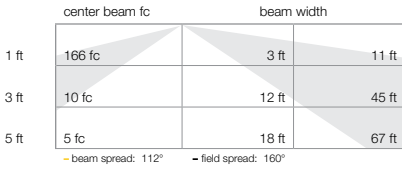

Specification

color temperature		2700K	4000K
output	beam spread	120° wide spread	
	lumens	504	524
	LEDs per foot	6	
	lifetime	> 60,000 hours / L70 or better	
electrical	input voltage	120V AC	
	power consumption	9W	
physical	dimensions	12" x 1.5" x 1.65"	
	weight	1 lbs. per foot	
	housing	extruded aluminum housing with die-cast end caps	
	lens	clear polycarbonate	
	mounting	surface mounting with ratcheting brackets	
	operating temperature	-10°C to 40°C	
	junction temperature	73°C @ T ^a 25°C	
control	interface	triac dimmable to 10% full brightness	
	power supply	integral	
certification and safety	certification	ETL / cETL	
	standards	UL-Class I / IES LM-79 / LM-80	
	environment	dry, interior location / IP 20	
	warranty	5 year limited warranty (refer to website for details)	

Due to continuous development and improvements, specifications are subject to change without notice.

Catalog Number

CVL	1		
model	length	color temperature	accessories
CVL COVELINE	1 305mm [12 in]	27K Warm White	SC6 6' Starter Connection Cord
		4K Cool White	EC6 6" Extension Cord

Photometry

Performance

120° 2700K - Lumens per Zone

Model	Connected Wattage	Delivered Lumens	
		2700K	4000K
CVL	9	504	524

120° 4000K - Lumens per Zone

Physical Dimensions