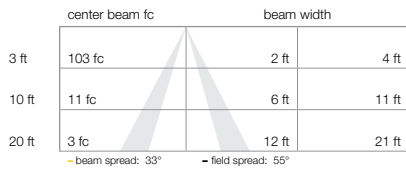

flood 4000K - Illuminance at a Distance