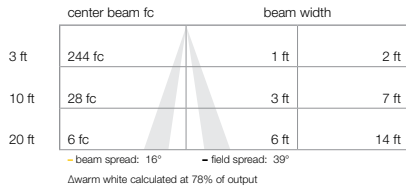

DECOWALL 1.8

Photometry

spot 4000K - Illuminance at a Distance